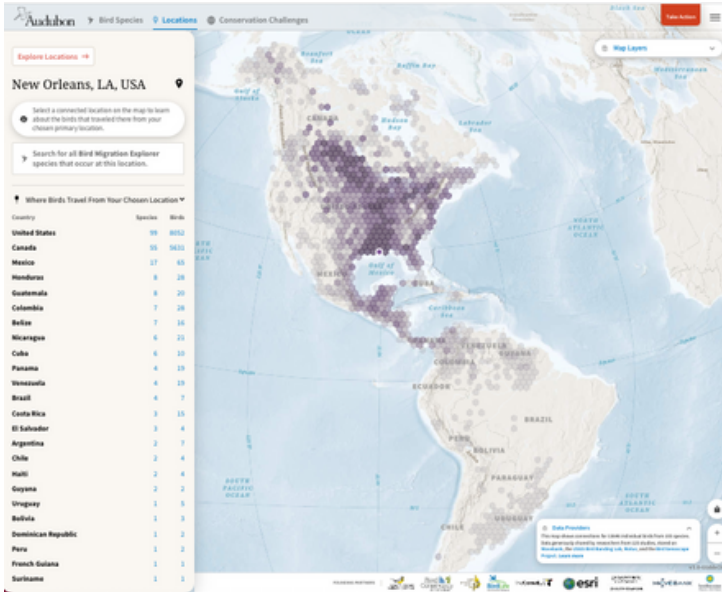

Bird Migration Explorer

The Bird Migration Explorer is a state-of-the-art interactive platform that combines different types of migration science to visualize the journeys of more than 450 North American migratory bird species, how they connect places and people across the western hemisphere, and the widespread conservation challenges they face. It was produced by Audubon with nine partner organizations and hundreds of researchers from across the globe. The Bird Migration Explorer helps users understand where, when and how we need to take action to protect migratory birds.

Explore bird migration in three ways:

- Bird Species
- Locations
- Conservation Challenges

Species Migration Maps

Combine tracking, abundance and seasonal ranges to show the places species use across the full annual cycle. Animated maps of species migration movements engage people in the wonder of migration and show gaps in our understanding of migration.

Location Connections Maps

Bring bird banding encounter, tracking and genetic connectivity data together to show where migratory birds in a selected location go. Location maps show how birds connect people and places across the hemisphere. These connections show why people should care about protecting birds and their habitat in far away places. They also illustrate the hemispheric impact of local threats and conservation solutions.

Conservation Challenge Maps

Combine weekly species abundance with the footprint of select conservation challenges to show where, when and how extensively species face human activities and environmental change. They show users the conservation challenges their local birds encounter, and they put bird conservation work into a hemispheric context.