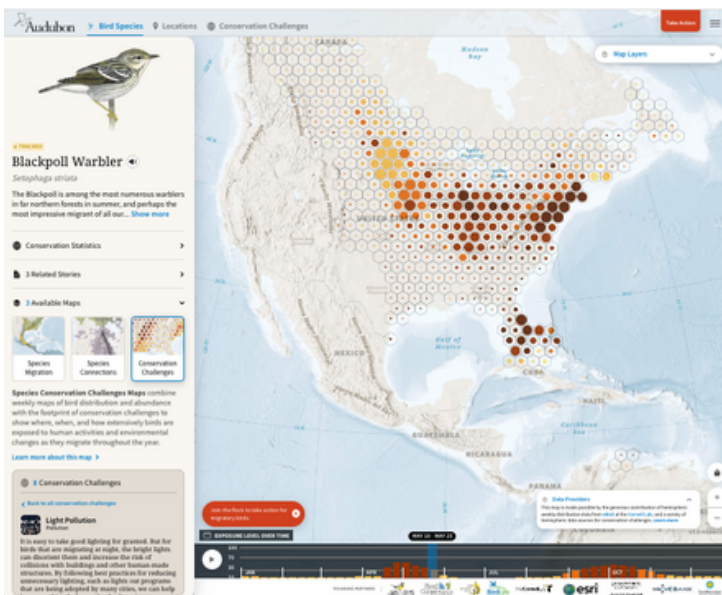

Bird Migration Explorer

The Bird Migration Explorer is a state-of-the-art interactive platform that combines different types of migration science to visualize the journeys of more than 450 North American migratory bird species, how they connect places and people across the western hemisphere, and the widespread conservation challenges they face. It was produced by Audubon with nine partner organizations and hundreds of researchers from across the globe. The Bird Migration Explorer helps users understand where, when and how we need to take action to protect migratory birds.

Explore bird migration in three ways:

- Bird Species
- Locations
- Conservation Challenges

Species Migration Maps

Combine tracking, abundance and seasonal ranges to show the places species use across the full annual cycle. Animated maps of species migration movements engage people in the wonder of migration and show gaps in our understanding of migration.

Location Connections Maps

Bring bird banding encounter, tracking and genetic connectivity data together to show where migratory birds in a selected location go. Location maps show how birds connect people and places across the hemisphere. These connections show why people should care about protecting birds and their habitat in far away places. They also illustrate the hemispheric impact of local threats and conservation solutions.

Conservation Challenge Maps

Combine weekly species abundance with the footprint of select conservation challenges to show where, when and how extensively species face human activities and environmental change. They show users the conservation challenges their local birds encounter, and they put bird conservation work into a hemispheric context.