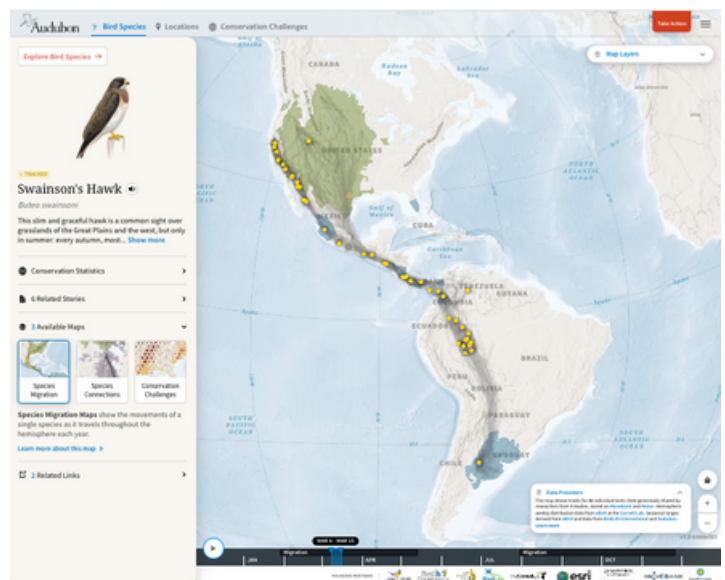

Bird Migration Explorer

The Bird Migration Explorer is a state-of-the-art interactive platform that combines different types of migration science to visualize the journeys of more than 450 North American migratory bird species, how they connect places and people across the western hemisphere, and the widespread conservation challenges they face. It was produced by Audubon with nine partner organizations and hundreds of researchers from across the globe. The Bird Migration Explorer helps users understand where, when and how we need to take action to protect migratory birds.

Explore bird migration in three ways:

- Bird Species
- Locations
- Conservation Challenges

Species Migration Maps

Combine tracking, abundance and seasonal ranges to show the places species use across the full annual cycle. Animated maps of species migration movements engage people in the wonder of migration and show gaps in our understanding of migration.

Location Connections Maps

Bring bird banding encounter, tracking and genetic connectivity data together to show where migratory birds in a selected location go. Location maps show how birds connect people and places across the hemisphere. These connections show why people should care about protecting birds and their habitat in far away places. They also illustrate the hemispheric impact of local threats and conservation solutions.

Conservation Challenge Maps

Combine weekly species abundance with the footprint of select conservation challenges to show where, when and how extensively species face human activities and environmental change. They show users the conservation challenges their local birds encounter, and they put bird conservation work into a hemispheric context.